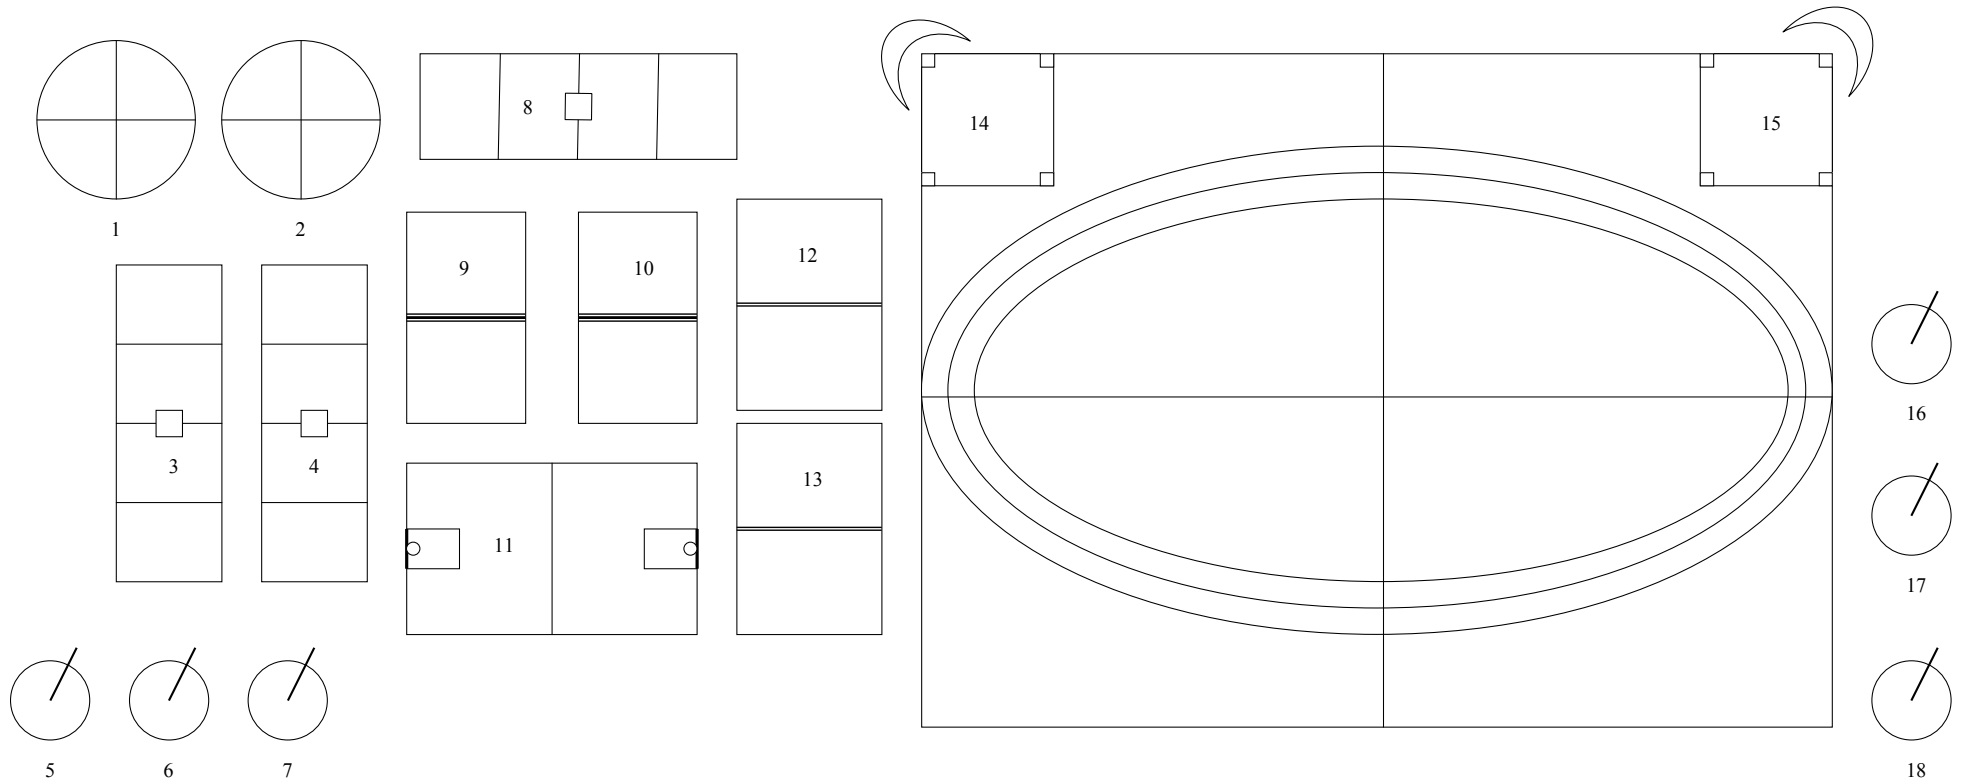

NOBLE AVENUE ELEMENTARY SCHOOL
8329 Noble Avenue
North Hills, CA 91343

PLAYGROUND MAP

Check Playground Schedule for assignment of play-areas. Classrooms will alternate through the play-areas on a weekly basis. Make sure that students know their play-area at the beginning of each week.

Play Areas:

- | | |
|---|---|
| <p>1 and 2: Circle Ball</p> <p>5, 6, and 7: Tetherball</p> <p>11: Basketball</p> <p>14 and 15: Kickball</p> | <p>3, 4, and 8: Bounce Ball</p> <p>9 and 10: Handball</p> <p>12 and 13: Volleyball</p> <p>16 - 18: Tetherball</p> |
|---|---|